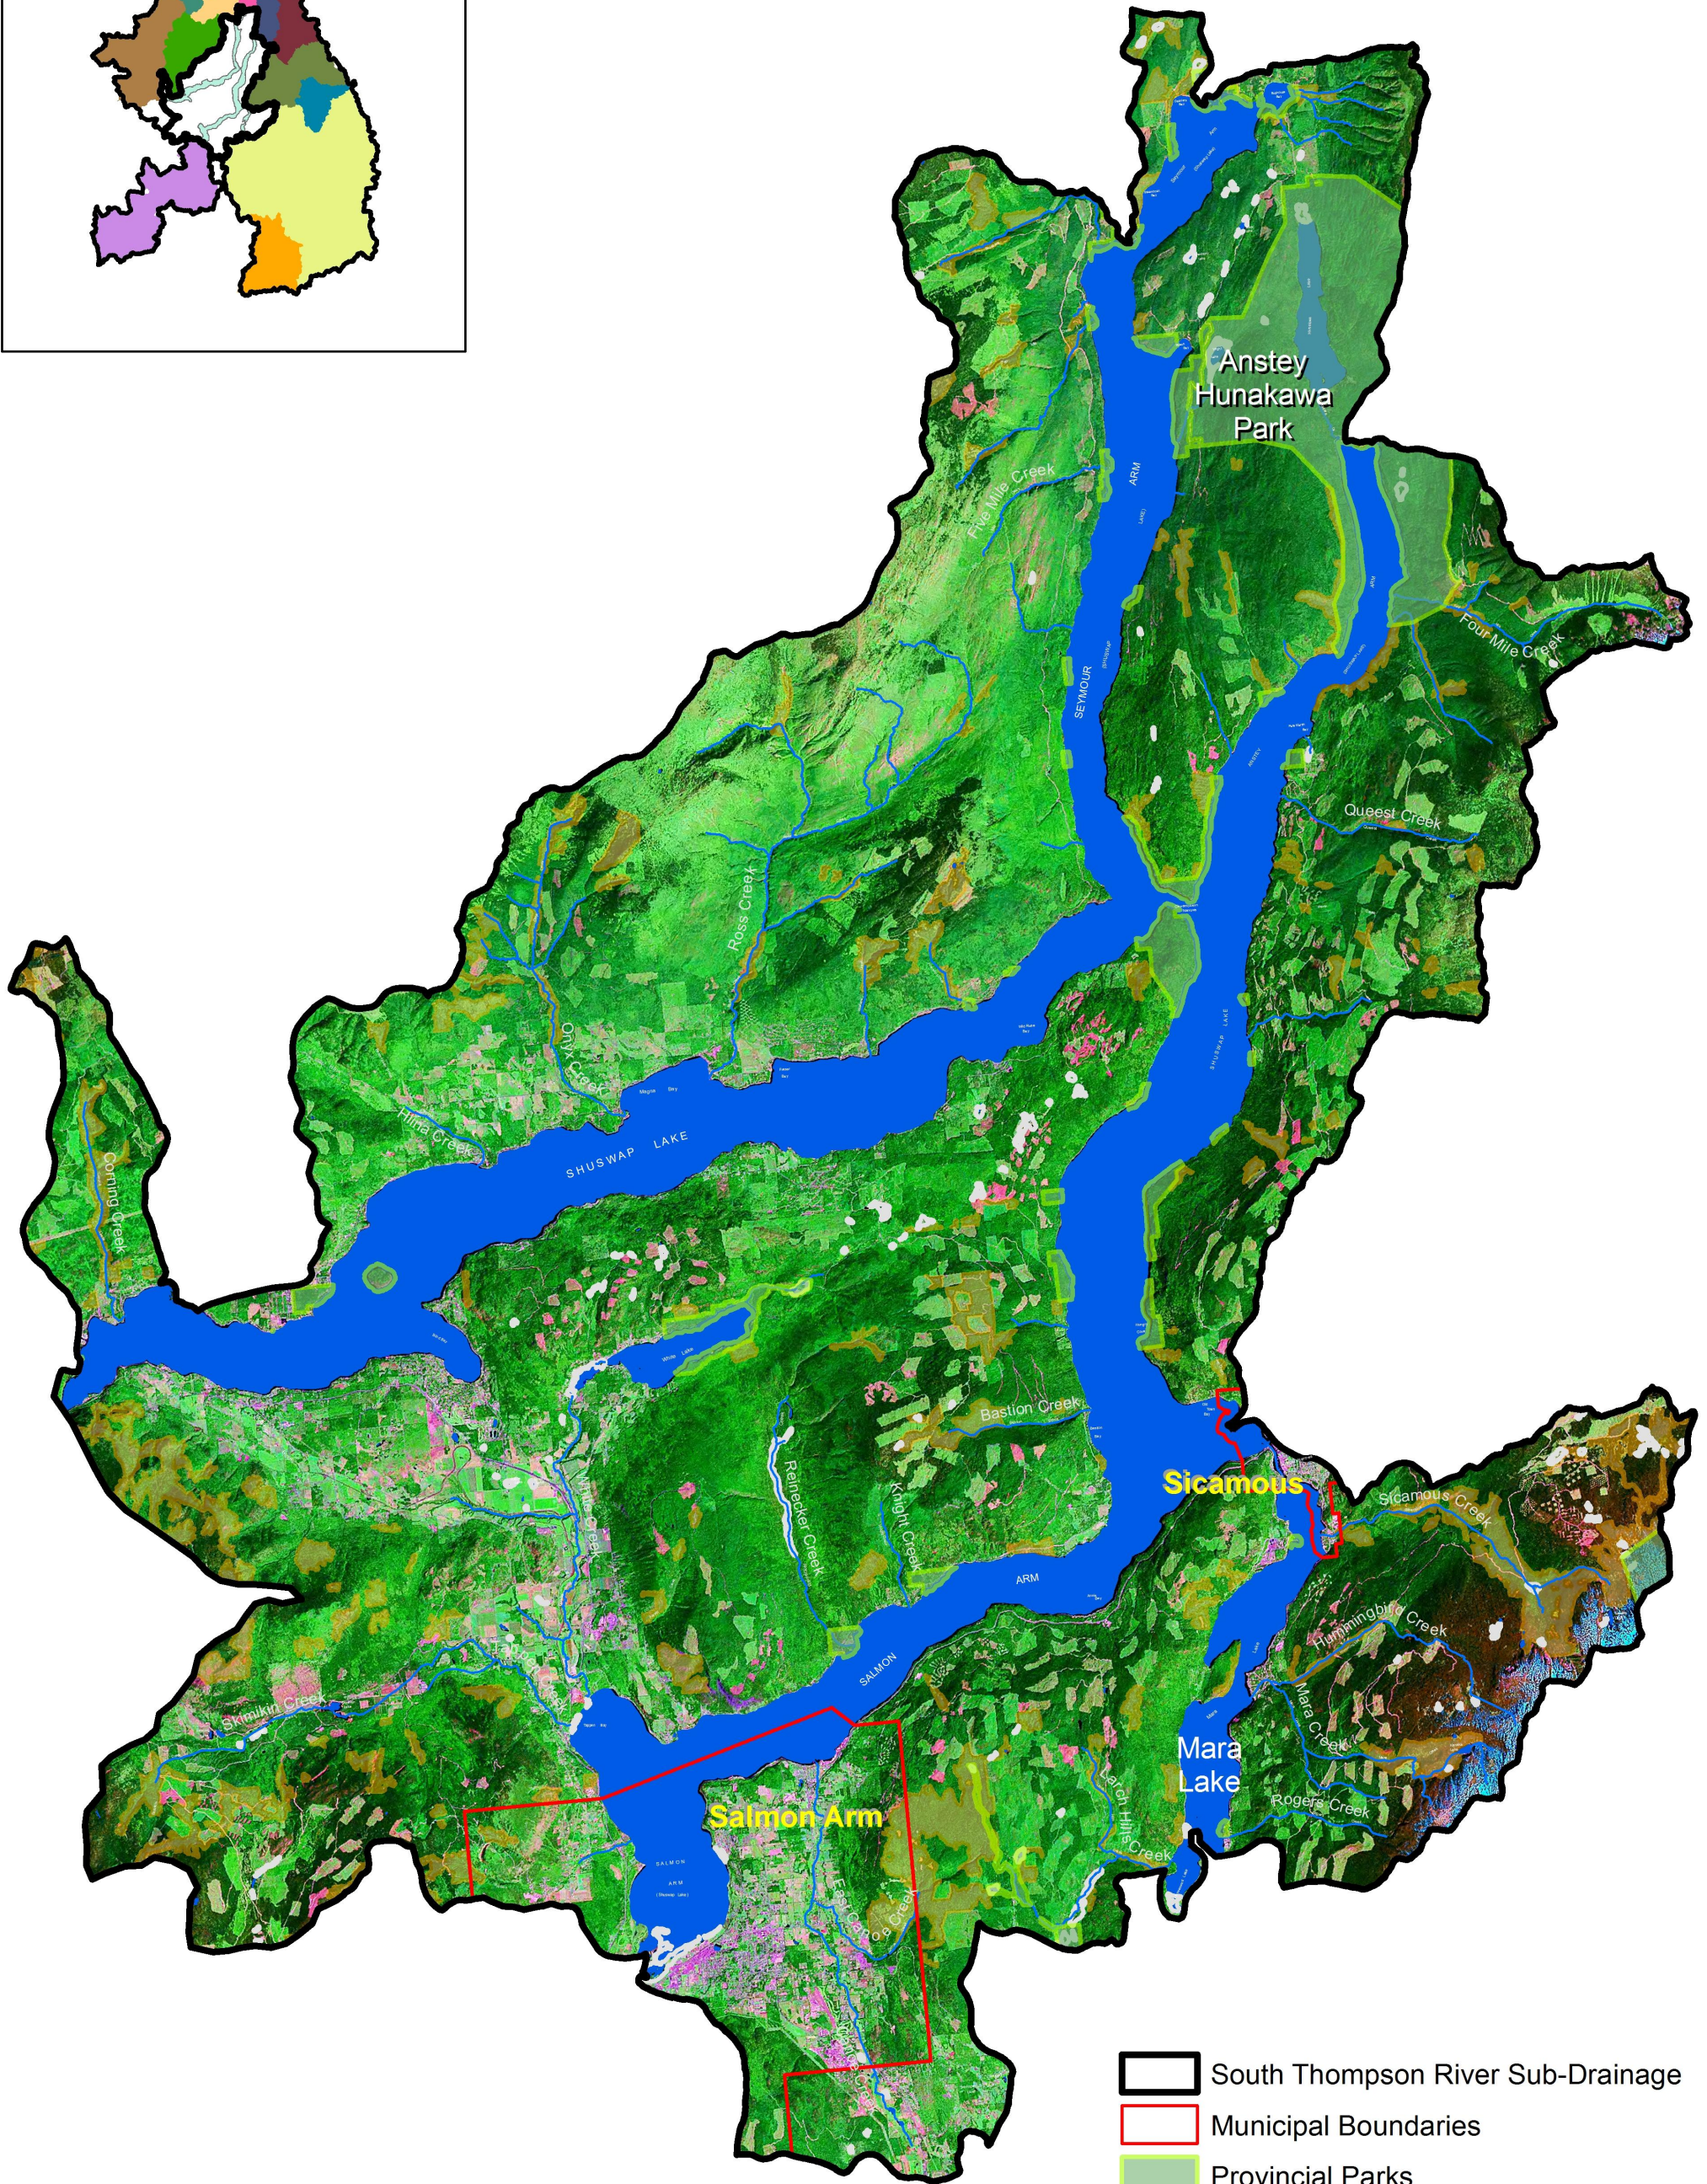

# South Thompson River Sub-Drainage

-  South Thompson River Sub-Drainage
-  Municipal Boundaries
-  Provincial Parks
-  Rivers
-  Wetlands
-  Lakes
-  Old Growth Management Area
-  Agriculture, Cutblocks, Height of Land