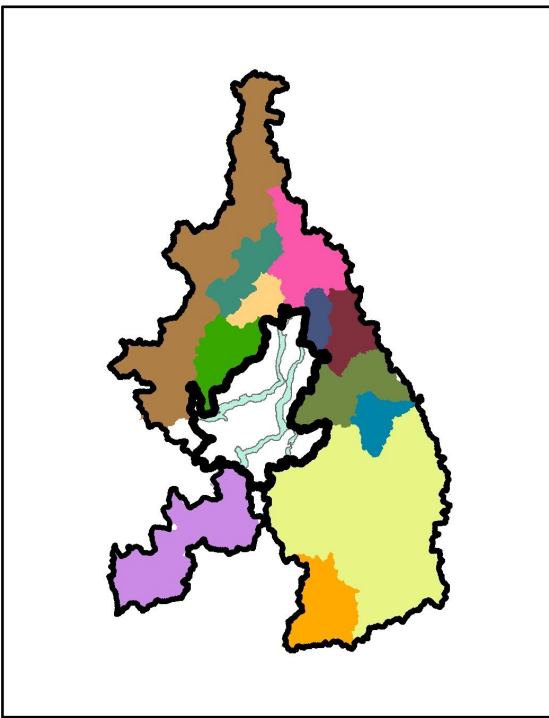

# South Thompson River Sub-Drainage

-  South Thompson River Sub-Drainage
-  Municipal Boundaries
-  Provincial Parks
-  Rivers
-  Wetlands
-  Lakes
-  Old Growth Management Area
-  Agriculture, Cutblocks, Height of Land