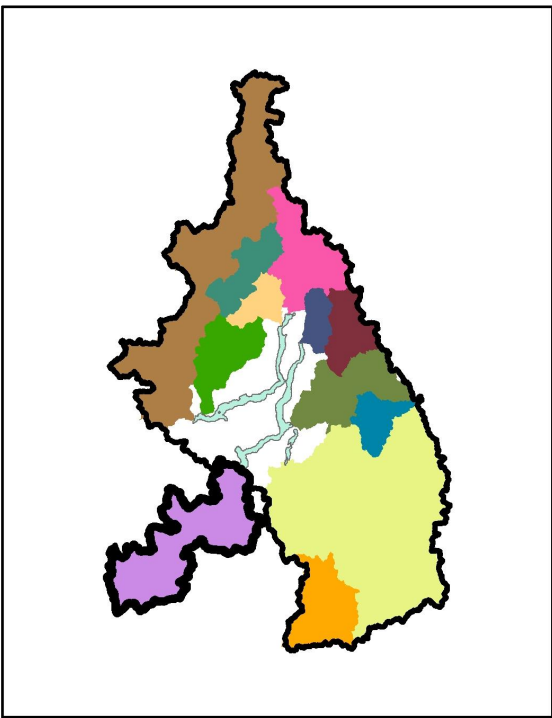

# Salmon River Sub-Drainage

-  Salmon River Sub-Drainage
-  Municipal Boundaries
-  Provincial Parks
-  Rivers
-  Wetlands
-  Lakes
-  Old Growth Management Area
-  Agriculture, Cutblocks, Height of Land