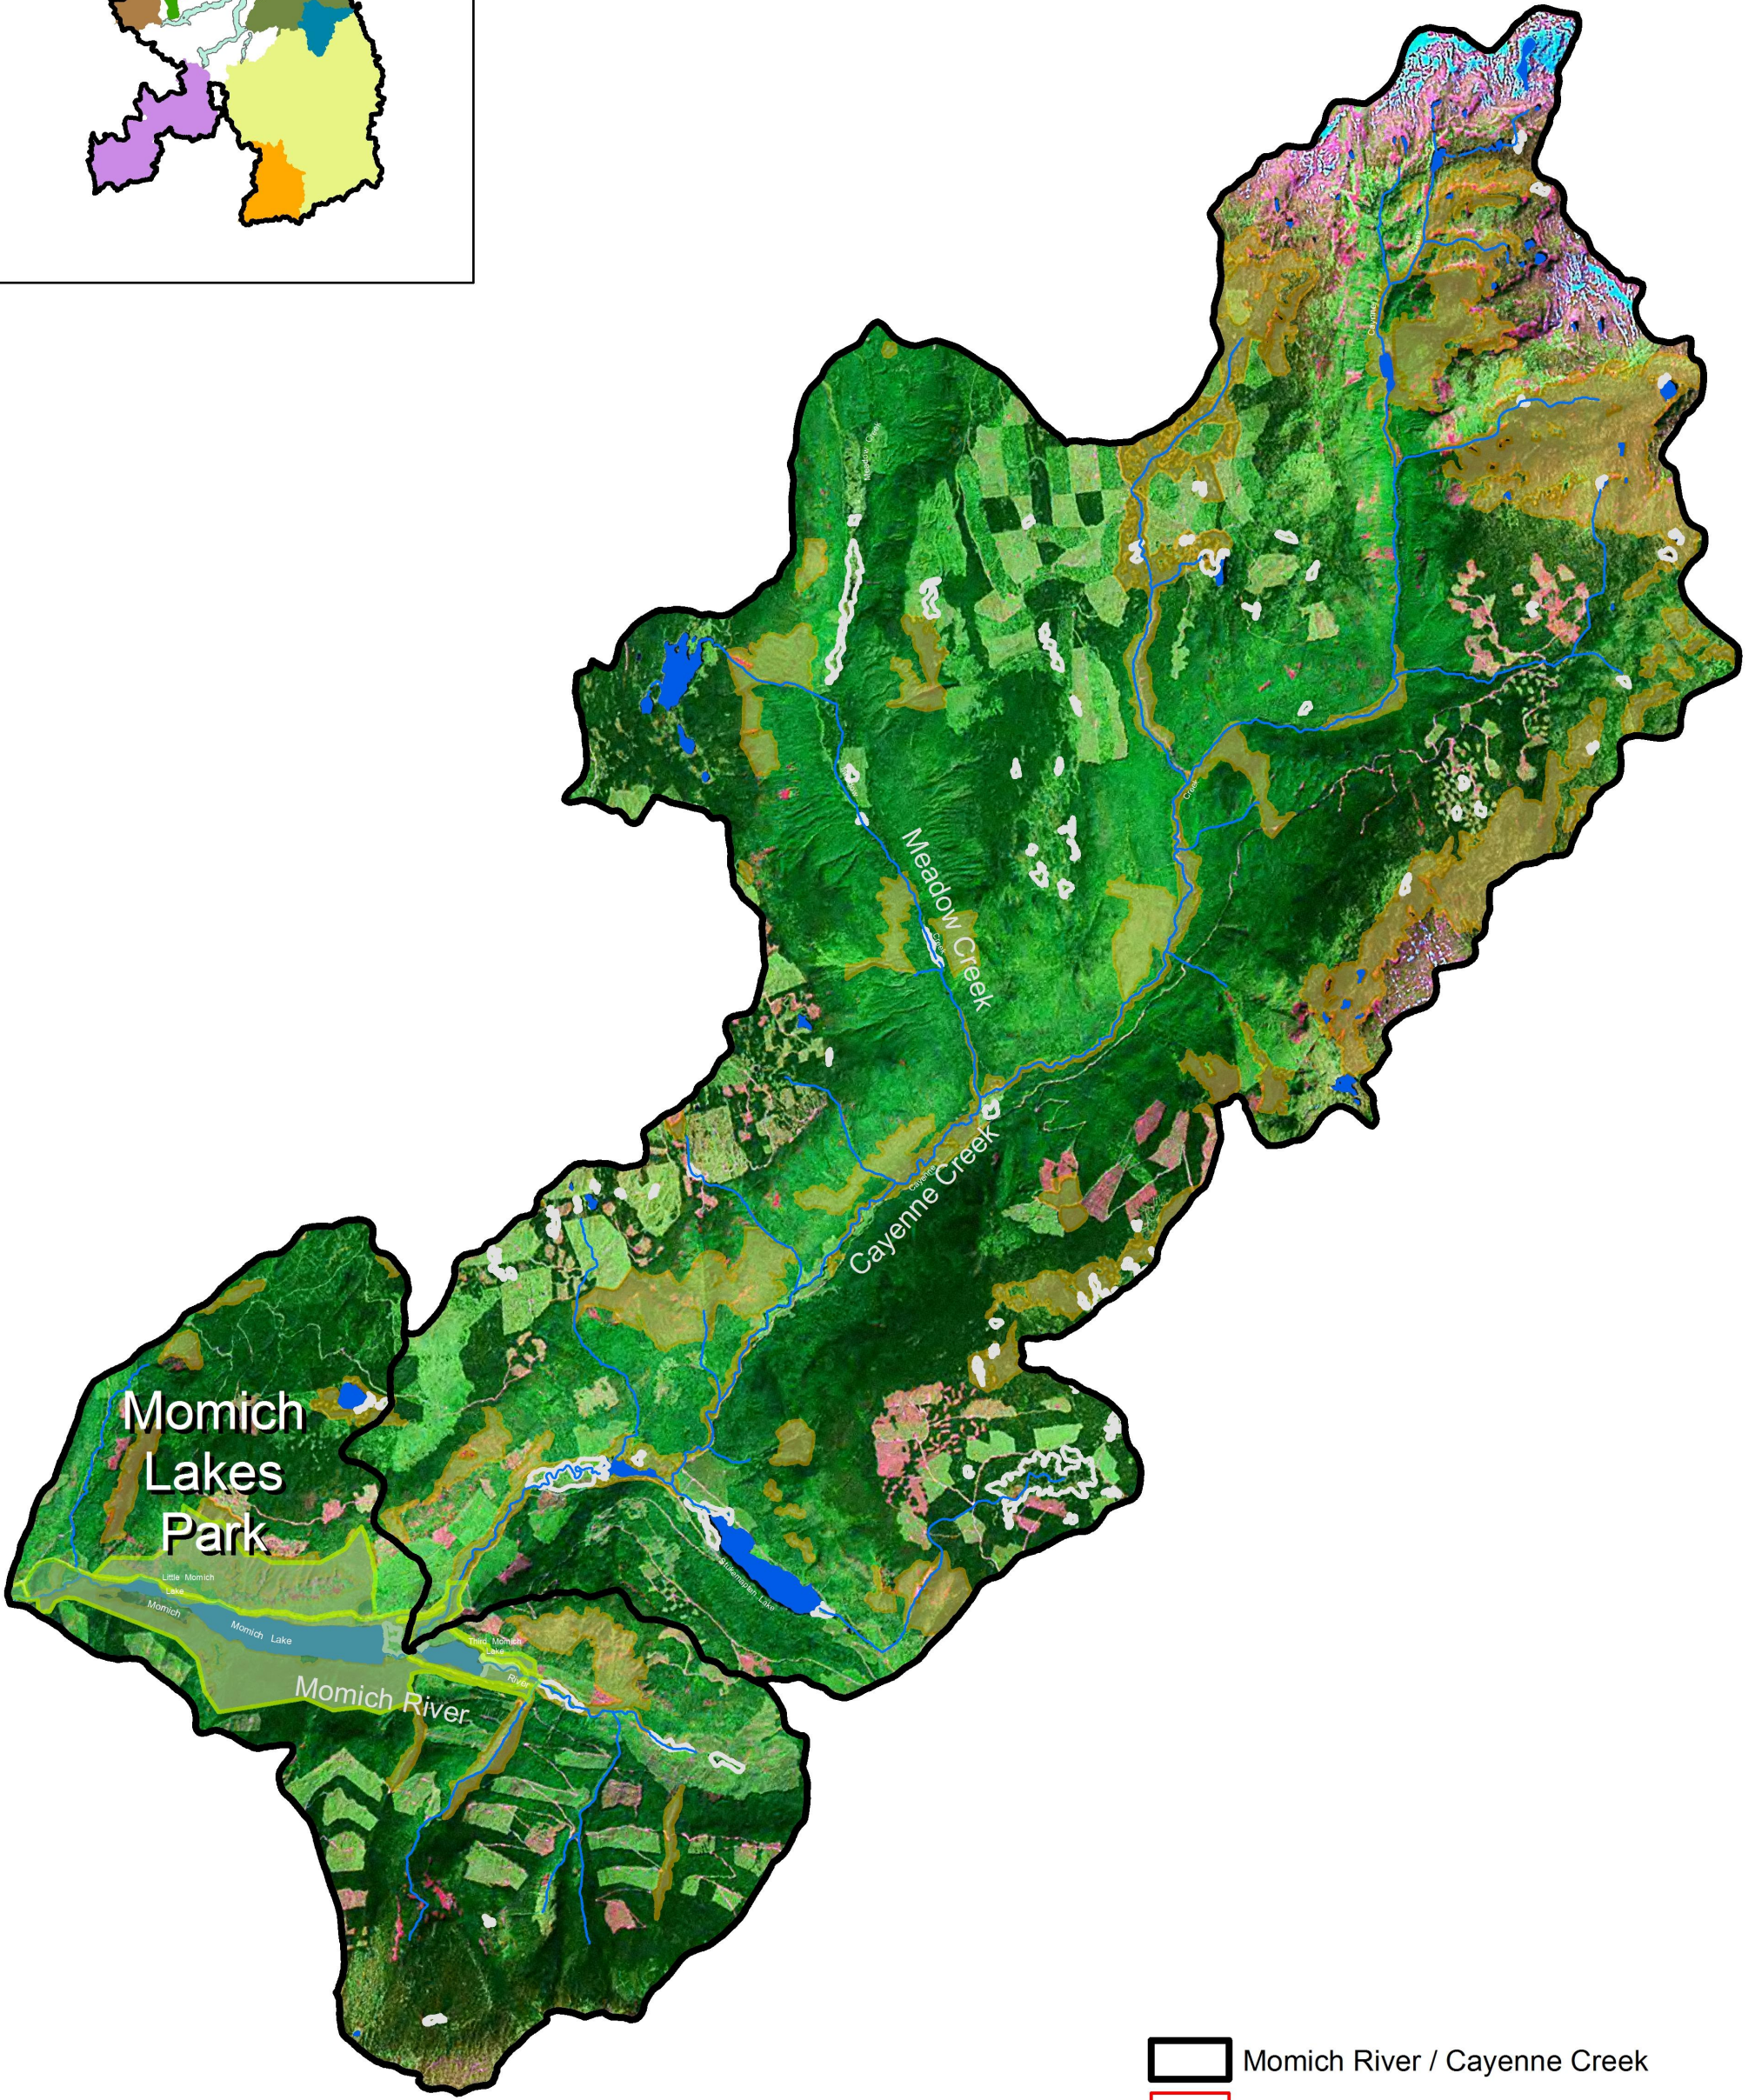

Momich River / Cayenne Creek Sub-Drainage

-  Momich River / Cayenne Creek
-  Municipal Boundaries
-  Provincial Parks
-  Rivers
-  Wetlands
-  Lakes
-  Old Growth Management Area
-  Agriculture, Cutblocks, Height of Land