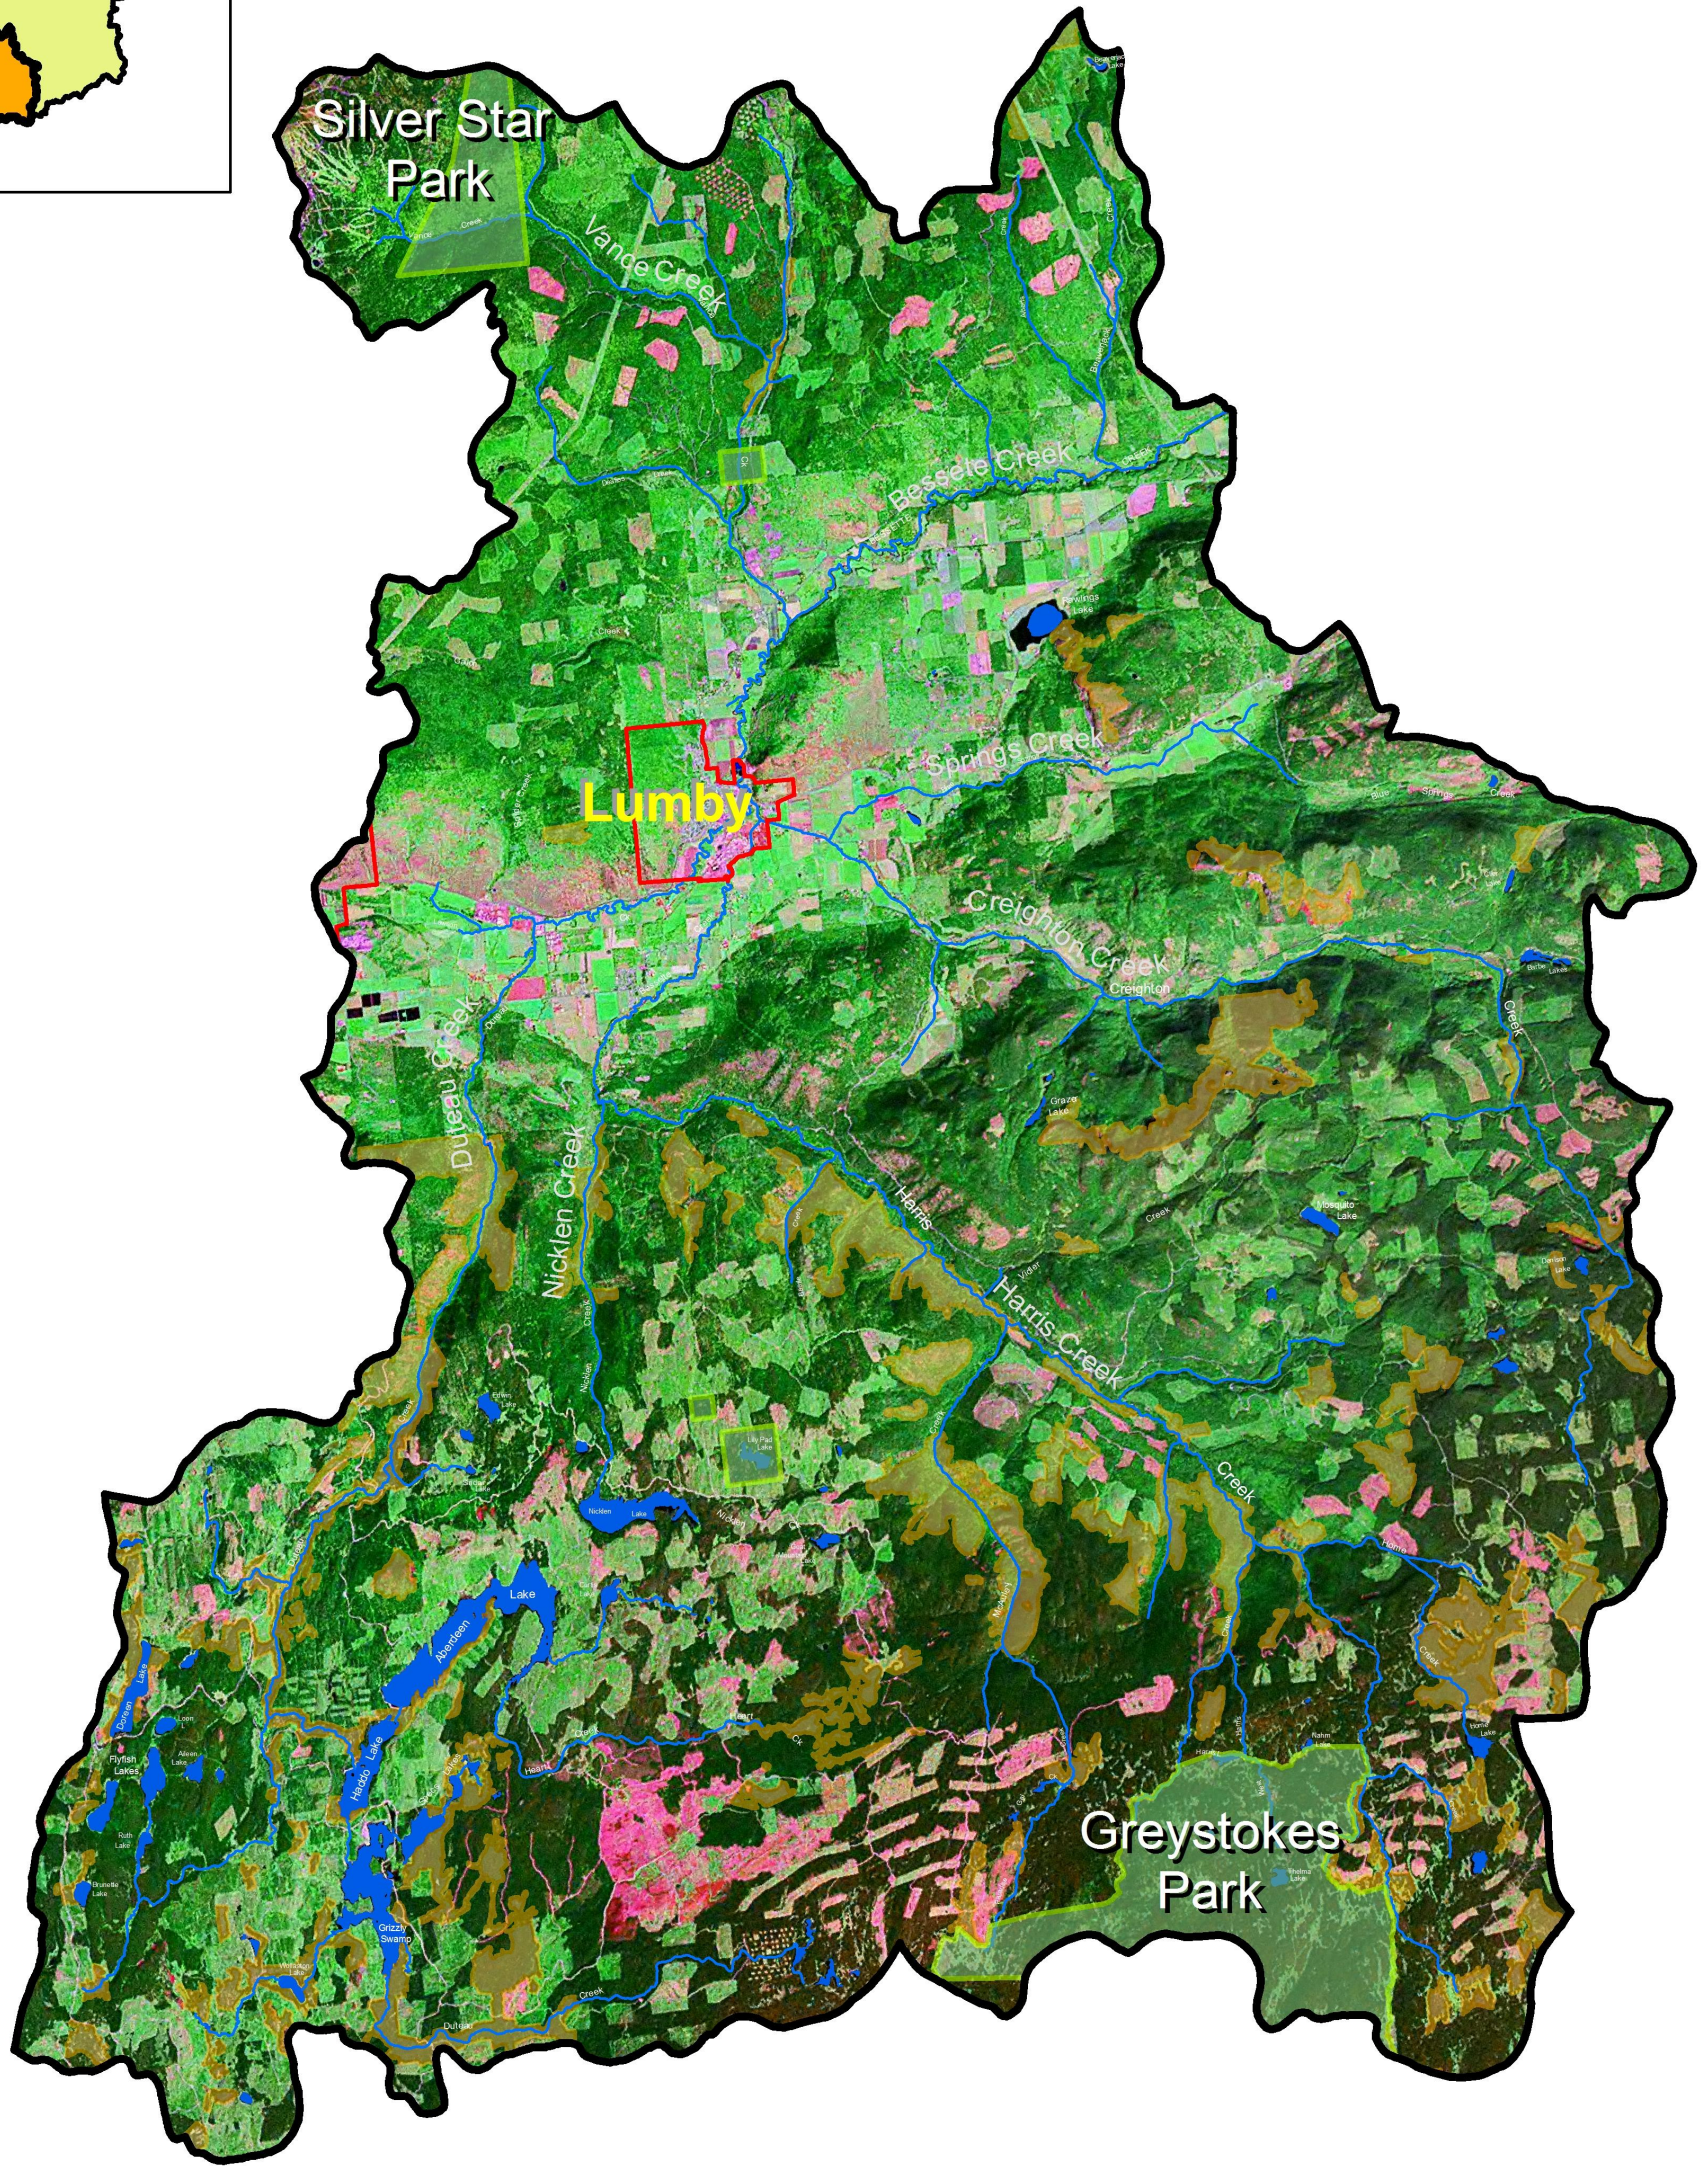

Bessette Creek Sub-Drainage

-  Bessette Creek Sub-Drainage
-  Municipal Boundaries
-  Provincial Parks
-  Rivers
-  Wetlands
-  Lakes
-  Old Growth Management Area
-  Agriculture, Cutblocks, Height of Land

Kilometers
0 0.5 1 2 3 4