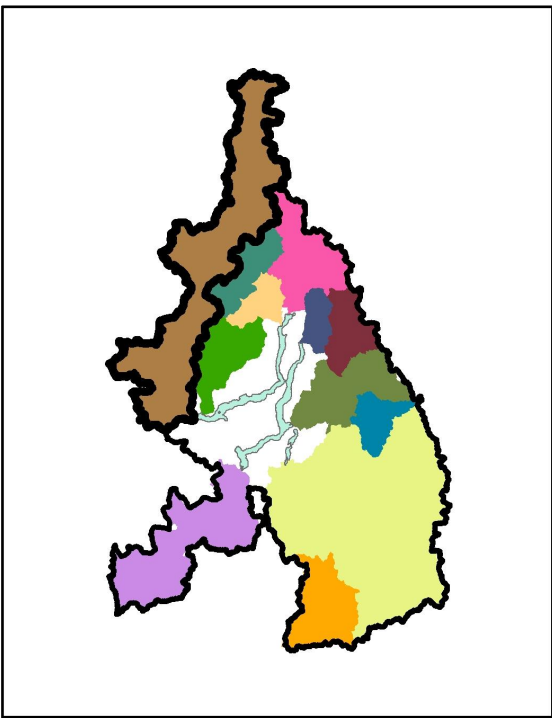

Adams River / Lake Sub-Drainage

- Adams River Sub-Drainage
- Municipal Boundaries
- Provincial Parks
- Rivers
- Wetlands
- Lakes
- Old Growth Management Area
- Agriculture, Cutblocks, Height of Land